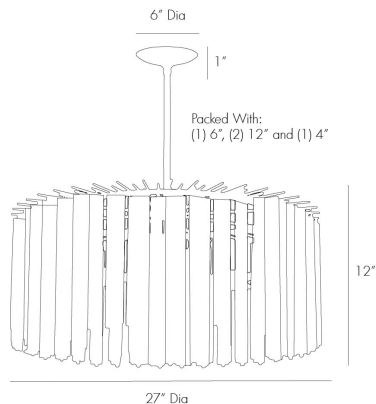

ARTERIOS

NESSA ROUND CHANDELIER

89424

H: 15 IN, Dia: 27.00 IN

Antique Brass, Clear Glass

Contract Suitable As Is

The smaller space with lower ceilings finally has its focal point with the Nessa Round Chandelier, the more compact cousin of the larger, oval Nessa Chandelier (89009). The antique brass circular frame is adorned with clear fluted glass rods, all individually attached, adding the design's glam quotient. Shown with small clear tubular bulbs. Additional pipe available (PIPE-101). Also available in polished nickel (89425). Damp-rat-

APPEARANCE

Material	Glass, Steel
Material Type	Fluted, Plated
Finish	Antique Brass
Top Coat/Sealant	true

DIMENSIONS

Chandelier	H: 12 IN, Dia: 27.00 IN
Minimum Hanging Height	15 IN
Maximum Hanging Height	49 IN
Canopy	H: 1 IN, Dia: 6.00 IN

WIRING

Rating	Damp
Cord	10 FT, Black, SVT
Socket	8, Type B=-E12 Other
Photographed Bulb	Small Clear Tubular Bulb
Maximum Watt	60
Voltage	110-120 V

CERTIFICATIONS

Cerifications	Mexico Australia, EU, United Kingdom, Middle East, United States, Canada
---------------	---

COMPLIANCY

UL/ETL	Yes
CB	Yes
RoHS	true

SHIPPING

Product Weight	16 LBS
Gross Weight 1	19.5 LBS
Shipping Box 1	H: 10 IN, L: 31 IN, W: 31 IN

ADDITIONAL INFO

Features	Assembly Required
----------	-------------------